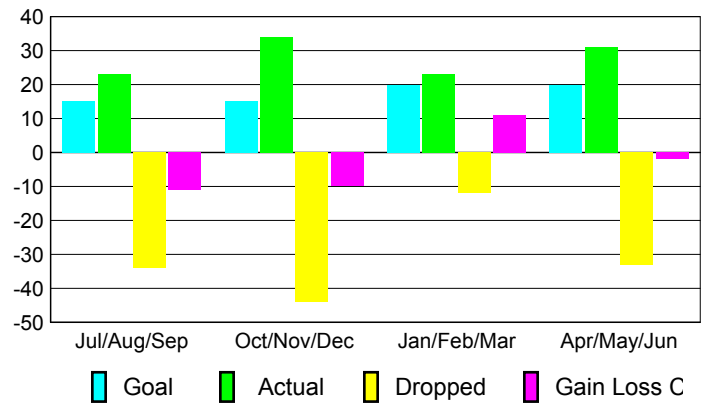

Membership Results 2008-2009

Goal, New, Dropped, Gain/Loss

Comparison of Membership Gain/Loss

Current Year Compared to the Previous Year