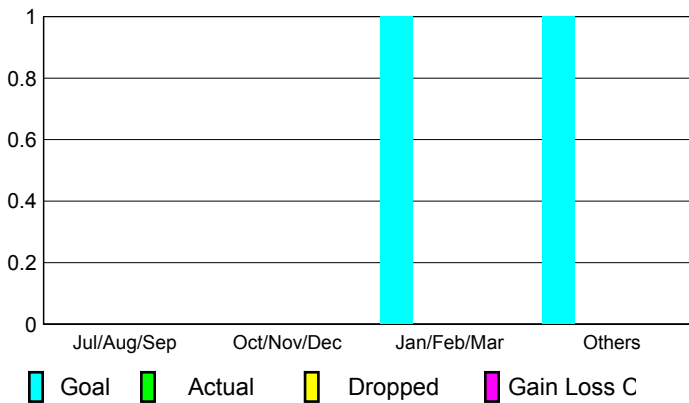

2008-2009 GMT Quarterly Report for District (or Undistricted) District 410 C

GMT: Robert B Fowler

Location: Multiple

GMT CA: 6

CLUBS

Club Results 2008-2009

Clubs 2007-2008

Month	New Club Goal	Actual New Clubs	Actual Dropped Clubs	Gain/Loss of Clubs	Gain/Loss of Clubs
Jul/Aug/Sep	0	0	0	0	0
Oct/Nov/Dec	0	0	0	0	0
Jan/Feb/Mar	1	0	0	0	0
Apr/May/June	1	0	0	0	0
Totals	2	0	0	0	0

Club Results 2008-2009

Goal, New, Dropped, Gain/Loss

Comparison of Club Gain/Loss

Current Year Compared to the Previous Year