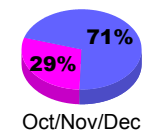

Gender Comparison 2008-2009