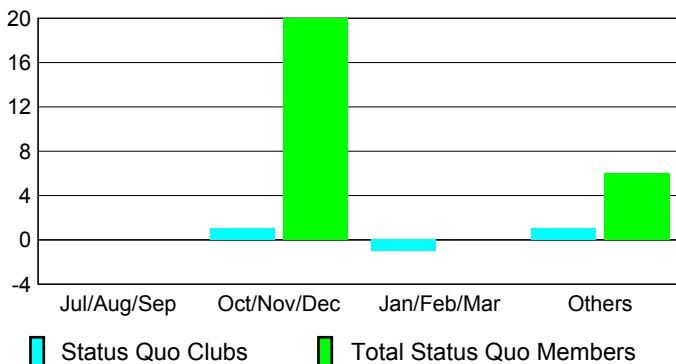

### Clubs 2007-2008

Month	New Club Goal	Actual New Clubs	Actual Dropped Clubs	Gain/Loss of Clubs	Gain/Loss of Clubs
Jul/Aug/Sep	0	0	0	0	0
Oct/Nov/Dec	0	0	0	0	0
Jan/Feb/Mar	1	0	0	0	0
Apr/May/June	1	0	0	0	0
<b>Totals</b>	<b>2</b>	<b>0</b>	<b>0</b>	<b>0</b>	<b>0</b>

### Club Results 2008-2009

Goal, New, Dropped, Gain/Loss

### Comparison of Club Gain/Loss

Current Year Compared to the Previous Year

### YTD Status Quo Clubs 2008-2009

Status Quo Clubs Compared to Status Quo Members