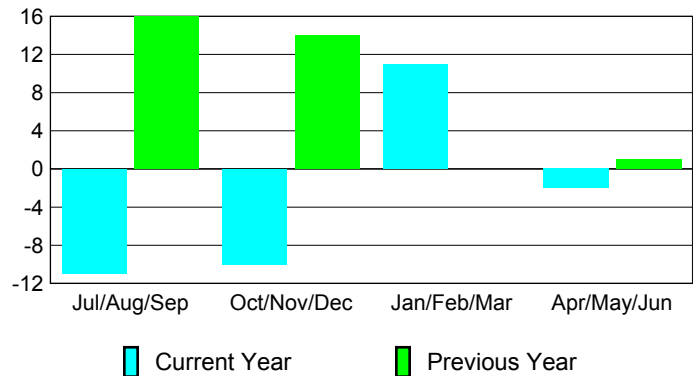

Gender Comparison 2008-2009

Male

Female